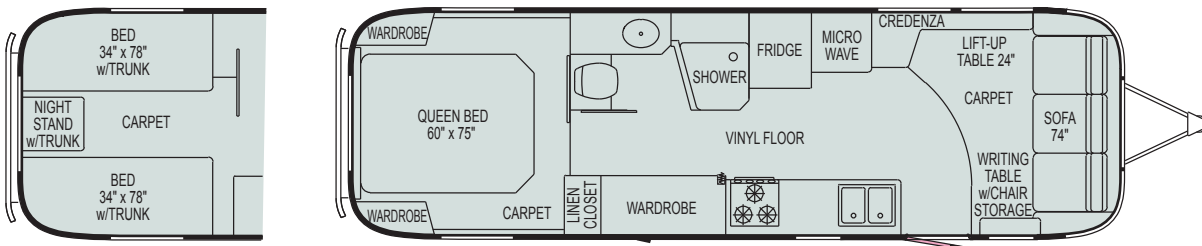

AIRSTREAM
SEE MORE DO MORE LIVE MORE

419 West Pike Street, P.O. Box 629, Jackson Center, OH 45334
Telephone: 937-596-6111 www.airstream.com

FLOORPLANS

CLASSIC

2004

CLASSIC 25' with twin or queen bed options

CLASSIC 28' with twin or queen bed options

CLASSIC 30' with twin or queen bed options

CLASSIC 31' with twin or queen bed options

CLASSIC 34' with sofa and lounge options

CLASSIC 30' S/O with twin or queen bed options