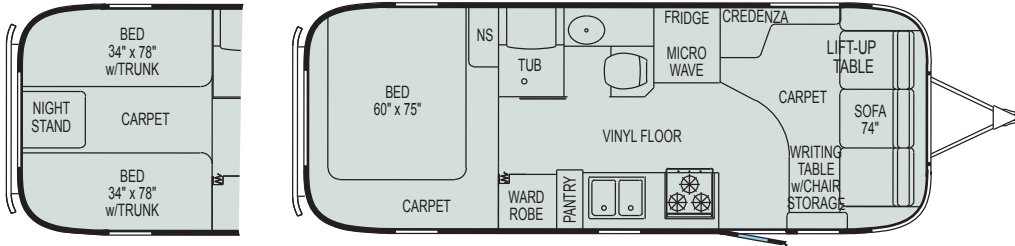

AIRSTREAM
SEE MORE DO MORE LIVE MORE

419 West Pike Street, P.O. Box 629, Jackson Center, OH 45334
Telephone: 937-596-6111 www.airstream.com

FLOORPLANS

CLASSIC

2004

CLASSIC 25' with twin or queen bed options

CLASSIC 28' with twin or queen bed options

CLASSIC 30' with twin or queen bed options

CLASSIC 31' with twin or queen bed options

CLASSIC 34' with sofa and lounge options

CLASSIC 30' S/O with twin or queen bed options