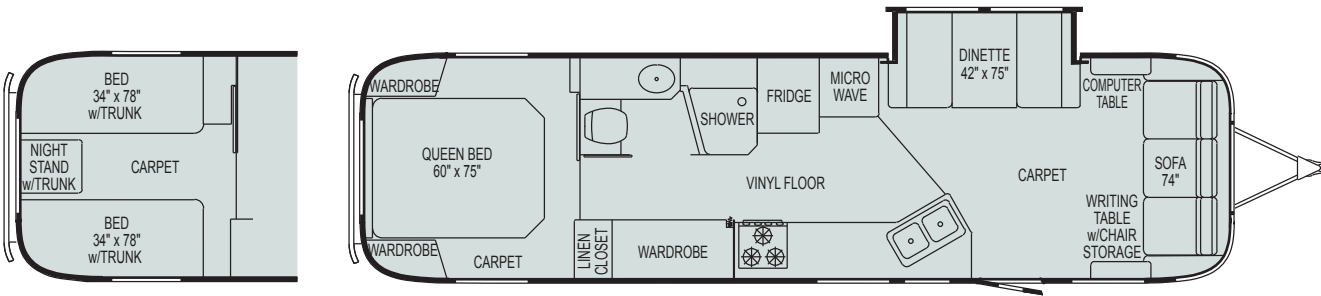

CLASSIC 34' S/O DINETTE with twin or queen bed options