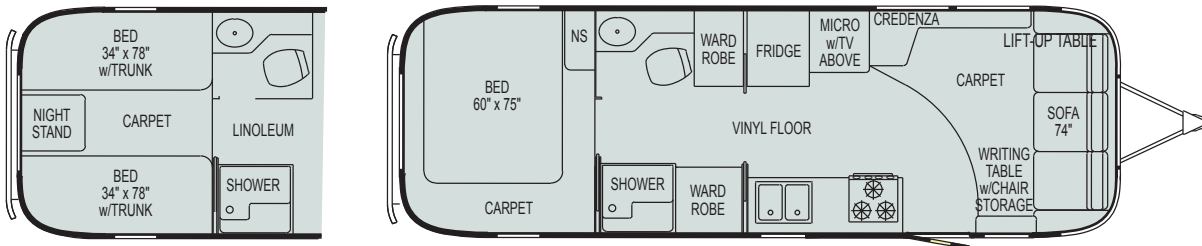

AIRSTREAM
SEE MORE DO MORE LIVE MORE

419 West Pike Street, P.O. Box 629, Jackson Center, OH 45334
Telephone: 937-596-6111 www.airstream.com

FLOORPLANS

CLASSIC

2004

CLASSIC 25' with twin or queen bed options

CLASSIC 28' with twin or queen bed options

CLASSIC 30' with twin or queen bed options

CLASSIC 31' with twin or queen bed options

CLASSIC 34' with sofa and lounge options

CLASSIC 30' S/O with twin or queen bed options