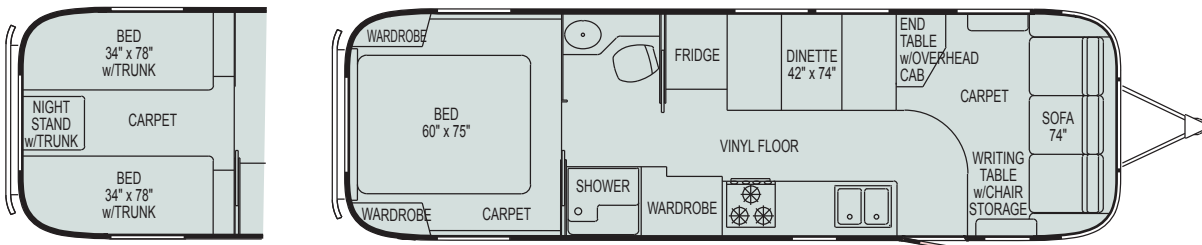

AIRSTREAM
SEE MORE DO MORE LIVE MORE

419 West Pike Street, P.O. Box 629, Jackson Center, OH 45334
Telephone: 937-596-6111 www.airstream.com

FLOORPLANS

CLASSIC

2004

CLASSIC 25' with twin or queen bed options

CLASSIC 28' with twin or queen bed options

CLASSIC 30' with twin or queen bed options

CLASSIC 31' with twin or queen bed options

CLASSIC 34' with sofa and lounge options

CLASSIC 30' S/O with twin or queen bed options