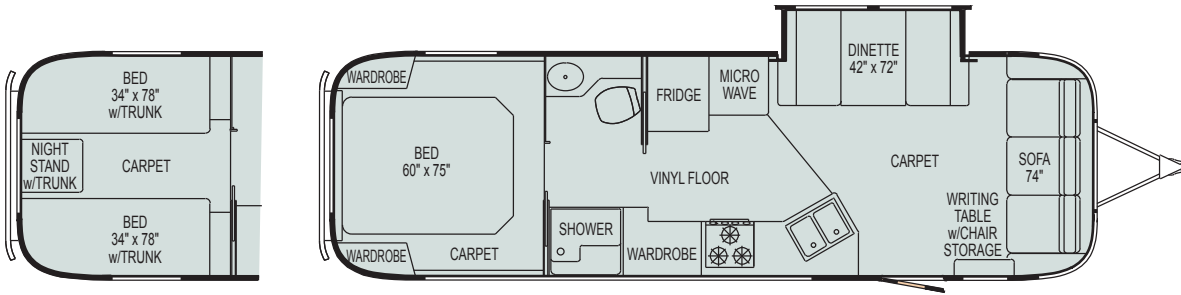

AIRSTREAM
SEE MORE DO MORE LIVE MORE

419 West Pike Street, P.O. Box 629, Jackson Center, OH 45334
Telephone: 937-596-6111 www.airstream.com

FLOORPLANS

CLASSIC

2004

CLASSIC 25' with twin or queen bed options

CLASSIC 28' with twin or queen bed options

CLASSIC 30' with twin or queen bed options

CLASSIC 31' with twin or queen bed options

CLASSIC 34' with sofa and lounge options

CLASSIC 30' S/O with twin or queen bed options